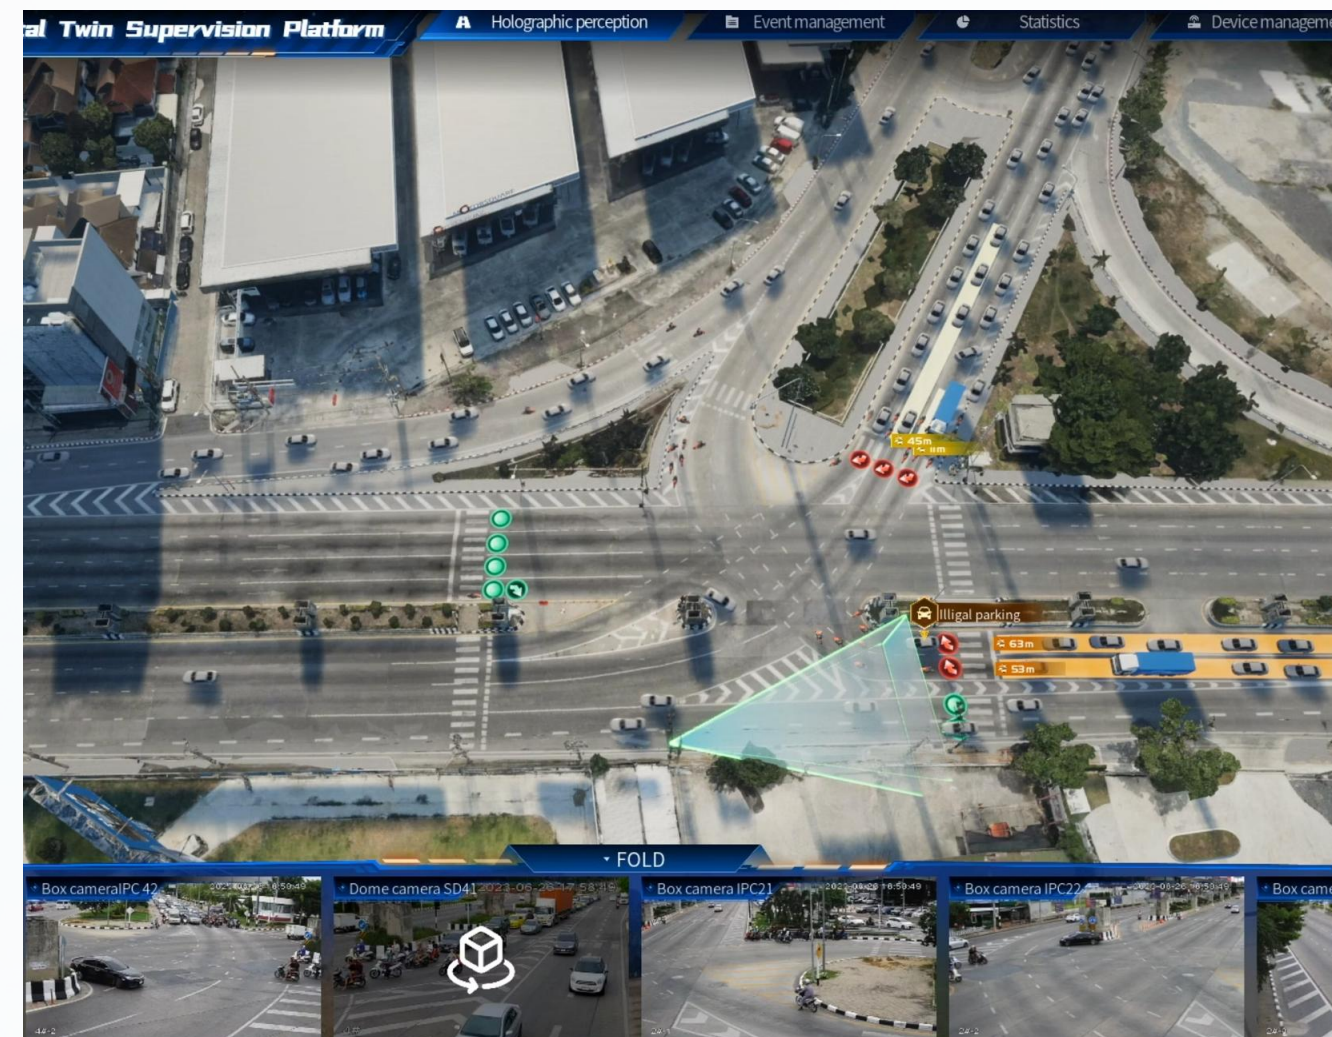

Core AI Technology & Real-World Applications

Technological Edge

- **Precise Human & Vehicle Detection**

Accurate identification and tracking for enhanced situational awareness.

- **Proactive Behavior Analysis**

Real-time event identification and instant alerts for critical incidents.

- **Flexible Private Deployment**

Seamless integration with existing VMS systems and adaptable deployment options.