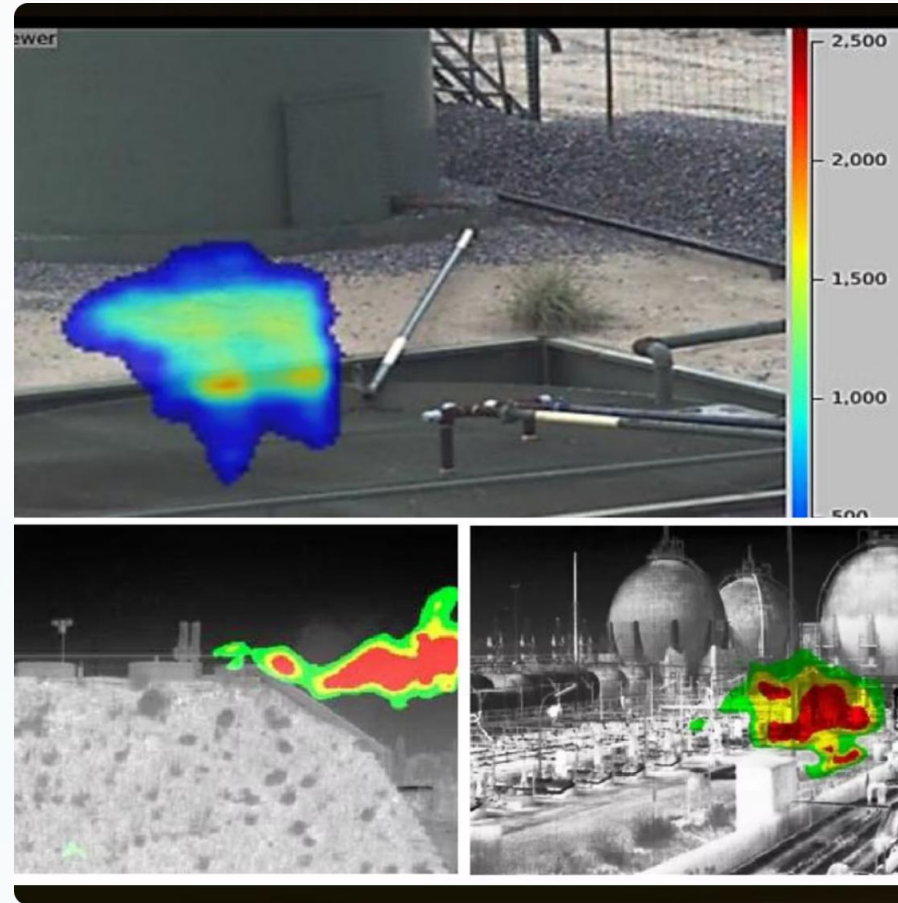

Thermal & Dual-Spectrum

Superior detection in challenging environments, day or night, and through adverse weather.