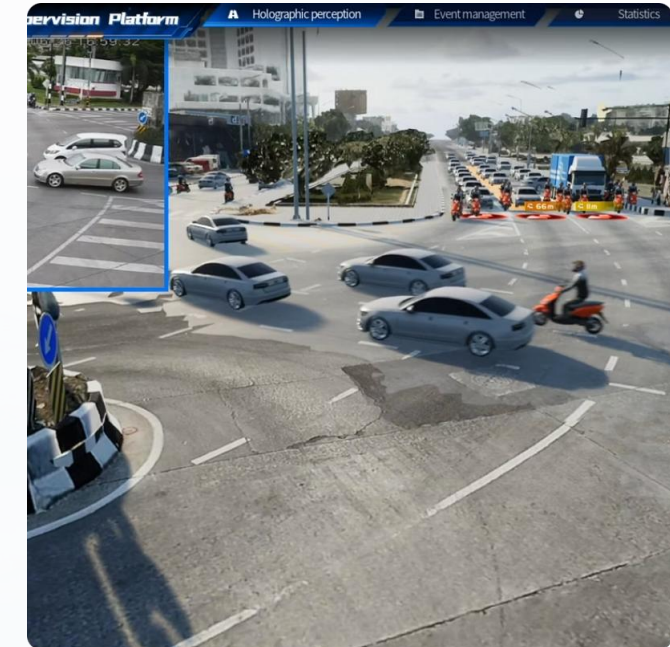

## Smart ITS Solutions

Vietnam Expressway

Intelligent Transportation System (ITS) solutions for Vietnam’s North–South Expressway, enabling efficient traffic monitoring and management.

## Airport Security Solutions

T3 Terminal, HCM Airport

Comprehensive intelligent security systems ensuring passenger and operational safety at airports.